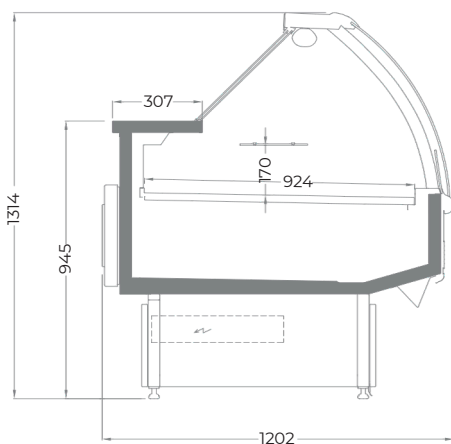

Dimensions (mm):

Height : 1314

Length : 1250 / 1875 / 2500 / 3750

Depth : 1202 (CG) / 1242 (SQ)

SYSTEM	OPERATING TEMP. °C	REFRIGERANT
PLUG-IN	-1 / +1 +2 / +4	HC HFC blend HFC / HFO blend

HC: R290 / R1270 • HFC: R407A / R407F / R134a / R404A • HFC / HFO: R448A / R449A / R452A / R450A

TECHNICAL DATA

BERYL PL 1314 / 1202 CG-AA-DP

Length mm | 1250 | 1875 | 2500 | 3750

BERYL PL 1314 / 1242 SQ-AA-DP

Length mm | 1250 | 1875 | 2500 | 3750

WHERE QUALITY MEETS RELIABILITY

FROST COOLING TRADING
SALES: +971 58 553 8232
OFFICE: +971 58 520 5232
EMAIL: SALES@FROSTCOOLING.AE