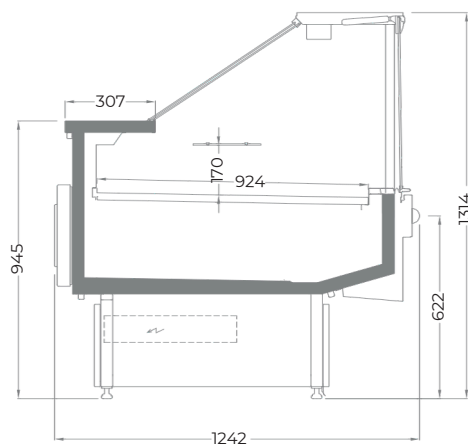

Dimensions (mm):

Height : 1314

Length : 1250 / 1875 / 2500 / 3750

Depth : 1202 (CG) / 1242 (SQ)

SYSTEM	OPERATING TEMP. °C	REFRIGERANT
PLUG-IN	-1 / +1 +2 / +4	HC HFC blend HFC / HFO blend

HC: R290 / R1270 • HFC: R407A / R407F / R134a / R404A • HFC / HFO: R448A / R449A / R452A / R450A

TECHNICAL DATA

BERYL PL 1314 / 1202 CG-AA-DP

Length mm | 1250 | 1875 | 2500 | 3750

BERYL PL 1314 / 1242 SQ-AA-DP

Length mm | 1250 | 1875 | 2500 | 3750

WHERE QUALITY MEETS RELIABILITY

FROST COOLING TRADING
SALES: +971 58 553 8232
OFFICE: +971 58 520 5232
EMAIL: SALES@FROSTCOOLING.AE