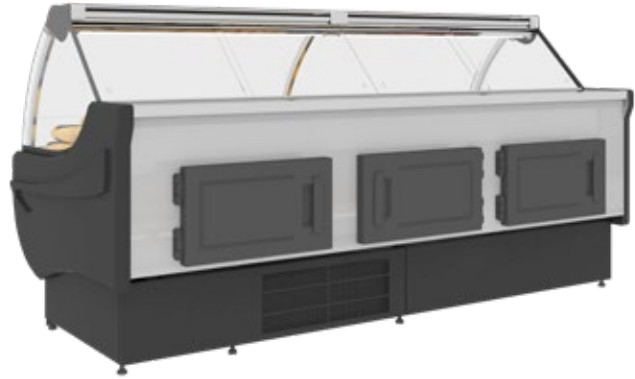

BERYL

SERVE-OVER INTEGRAL COUNTER WITH INTEGRATED STORAGE

STORAGE PL

Benefits & Specifications:

- Assisted service display cabinet with refrigerated storage in the base
- Stand out features for concept building
- Small footprint with compact design
- Easy access and ergonomic design
- Adds dynamic perspective
- Ideal for wide variety of food presentations
- Easily adaptable to changes of product

Dimensions (mm):

Height : 1314

Length : 1250 / 1875 / 2500 / 3750

Depth : 1202 (CG) / 1242 (SQ)

SYSTEM	OPERATING TEMP. °C	REFRIGERANT
PLUG-IN	-1 / +1 +2 / +4	HC HFC blend HFC / HFO blend

HC: R290 / R1270 • HFC: R407A / R407F / R134a / R404A • HFC / HFO: R448A / R449A / R452A / R450A