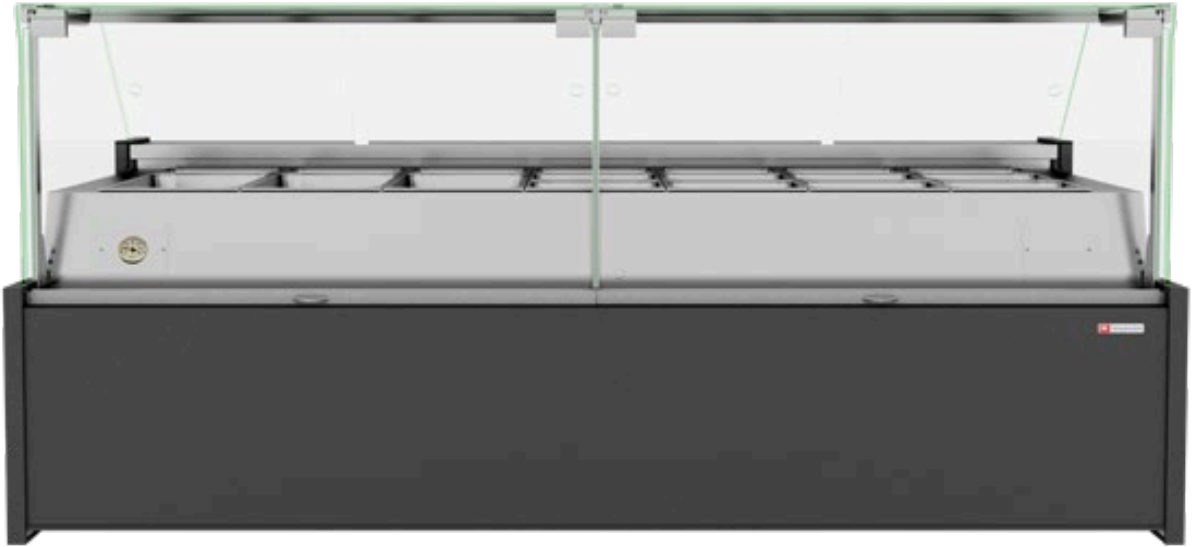

FIERY BAIN MARIE

SERVE - OVER HOT COUNTER

Benefits & Specifications:

- Commendable eye-catching display
- Multi- features to easy service operations
- Handy product replenishment through multi opening features
- Accessible and ergonomic
- Increased display area
- Dynamic lighting
- Fully configurable through different height options to different concepts

Dimensions (mm):

Height : 1200 (SQ) / 1225 (CG)
Length : 1250 / 1875 / 2500/ 3750
Depth : 1027 / 1150

SYSTEM	OPERATING TEMP. °C
BAIN MARIE	+79 / +82

D: SQUARE GLASS / LOWER HINGED

AA: FLAT GLASS / TOP HINGED