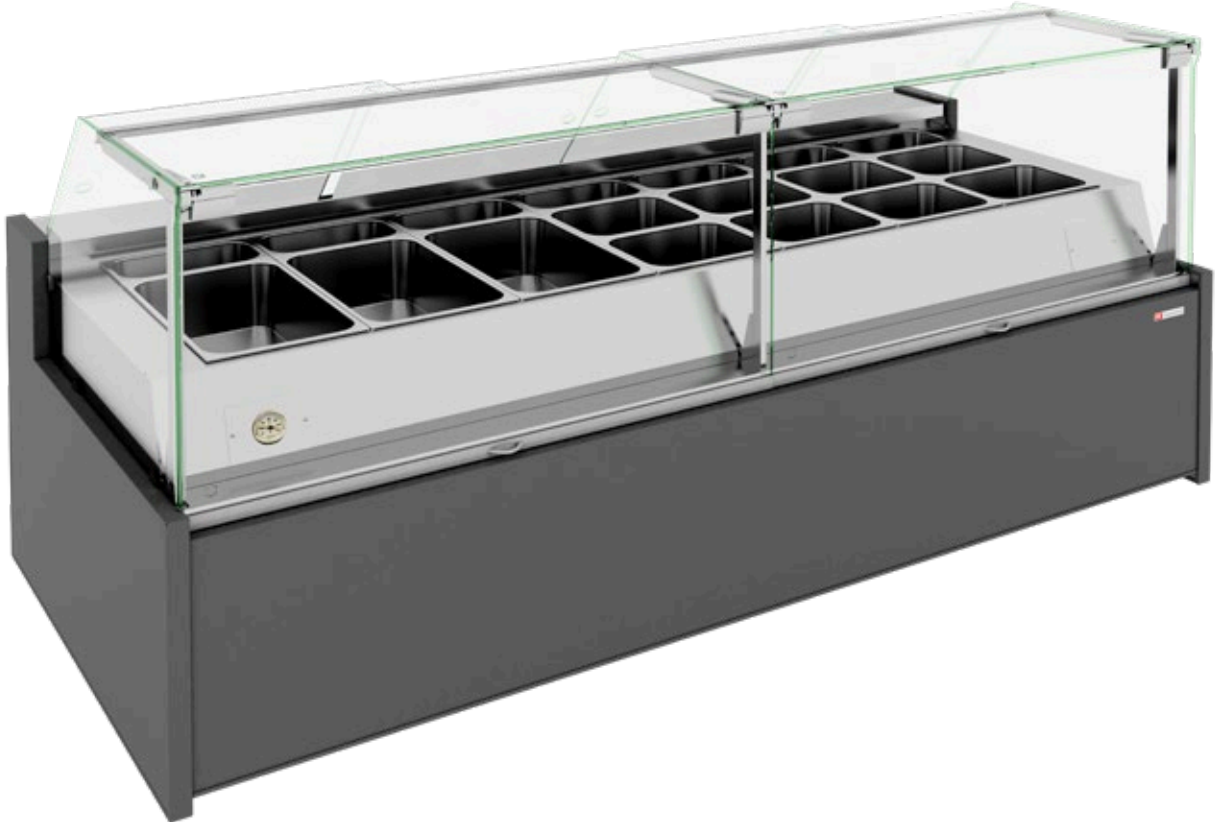

FIERY BAIN MARIE

SERVE - OVER HOT COUNTER

Benefits & Specifications:

- Commendable eye-catching display
- Multi- features to easy service operations
- Handy product replenishment through multi opening features
- Accessible and ergonomic
- Increased display area
- Dynamic lighting
- Fully configurable through different height options to different concepts

Dimensions (mm):

Height : 1200 (SQ) / 1225 (CG)
Length : 1250 / 1875 / 2500/ 3750
Depth : 1027 / 1150

SYSTEM	OPERATING TEMP. °C
BAIN MARIE	+79 / +82

D: SQUARE GLASS / LOWER HINGED

AA: FLAT GLASS / TOP HINGED

CG: CURVED GLASS / TOP HINGED

FIERY 710

FIERY 710 / 1200 / 1027 / 585-SQ-D-BM

FIERY 710 / 1200 / 1027 / 540-SQ-AA-BM

Length mm | 1250 | 1875 | 2500 | 3750

Length mm | 1250 | 1875 | 2500 | 3750

FIERY 780

FIERY 780 / 1200 / 1027 / 585-SQ-D-BM