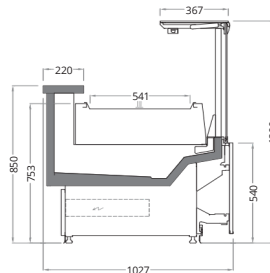

Dimensions (mm):

Height : 1200 (SQ) / 1225 (CG)
Length : 1250 / 1875 / 2500 / 3750
Depth : 1027 / 1150

SYSTEM	OPERATING TEMP. °C
HOT	+65 / +70

D: SQUARE GLASS / LOWER HINGED

AA: FLAT GLASS / TOP HINGED

CG: CURVED GLASS / TOP HINGED

FIERY 710

FIERY 710 / 1200 / 1027 / 585-SQ-D-HP

Length mm | 1250 | 1875 | 2500 | 3750

FIERY 710 / 1200 / 1027 / 540-SQ-AA-HP

Length mm | 1250 | 1875 | 2500 | 3750

FIERY 780

FIERY 780 / 1200 / 1027 / 585-SQ-D-HP