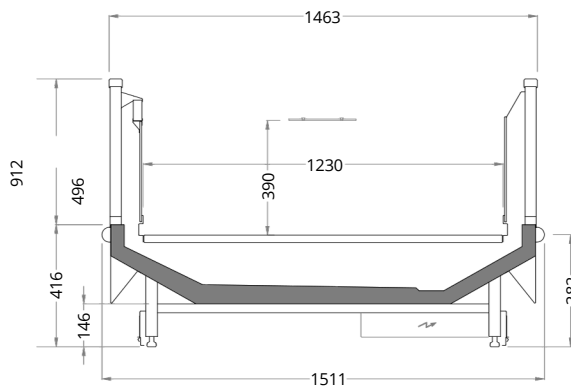

KYROS GLASS WIDE

FROZEN WELL ONLY CABINET

Dimensions (mm):

Height : 912
 Length : 1875 / 2500 / 3750
 Depth : 1511

Benefits & Specifications:

- Ideal for wide variety of food presentations
- Easily adaptable to changes of product
- Increased display area

SYSTEM	OPERATING TEMP. °C	REFRIGERANT
REMOTE	-22 / -24	HFC blend HFC / HFO blend CO2

HFC: R407A / R407F / R404A • HFC / HFO: R448A / R449A / R452A • CO2: R744

TECHNICAL DATA

KRYOS GLASS WIDE w/o LIDS

Length mm | 1875 | 2500 | 3750

KRYOS GLASS WIDE w/o LIDS

Length mm | 1875 | 2500 | 3750

WHERE QUALITY MEETS RELIABILITY

FROST COOLING TRADING
SALES: +971 58 553 8232
OFFICE: +971 58 520 5232
EMAIL: SALES@FROSTCOOLING.AE