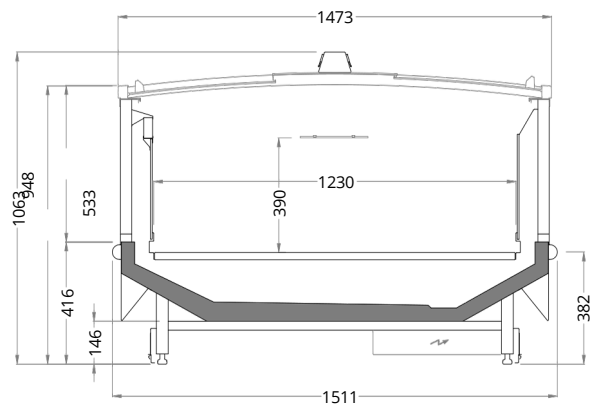

KYROS GLASS WIDE

FROZEN WELL ONLY CABINET

Dimensions (mm):

Height : 912
 Length : 1875 / 2500 / 3750
 Depth : 1511

Benefits & Specifications:

- Ideal for wide variety of food presentations
- Easily adaptable to changes of product
- Increased display area

SYSTEM	OPERATING TEMP. °C	REFRIGERANT
REMOTE	-22 / -24	HFC blend HFC / HFO blend CO2

HFC: R407A / R407F / R404A • HFC / HFO: R448A / R449A / R452A • CO2: R744

TECHNICAL DATA

KRYOS GLASS WIDE w/o LIDS

Length mm | 1875 | 2500 | 3750

KRYOS GLASS WIDE w/o LIDS

Length mm | 1875 | 2500 | 3750

WHERE QUALITY MEETS RELIABILITY

FROST COOLING TRADING
SALES: +971 58 553 8232
OFFICE: +971 58 520 5232
EMAIL: SALES@FROSTCOOLING.AE