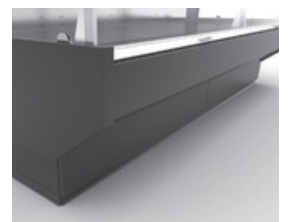

## NIVO SELF-SERVICE COUNTERS FRONT GLASS TYPES

AA SS: SQUARE GLASS, SELF-SERVICE

D SS: FLAT GLASS, SELF-SERVICE

## NIVO SQ FASCIA PANEL & FOOT TYPES

TP: FLAT FRONT FASCIA PANEL

B: FOOT ASSEMBLY (CLOSED BOTTOM)

YP: HALF LOWER FRONT FASCIA PANEL

BA: FOOT ASSEMBLY (OPEN BOTTOM)

D: SQUARE GLASS / LOWER HINGED

AA: FLAT GLASS / TOP HINGED