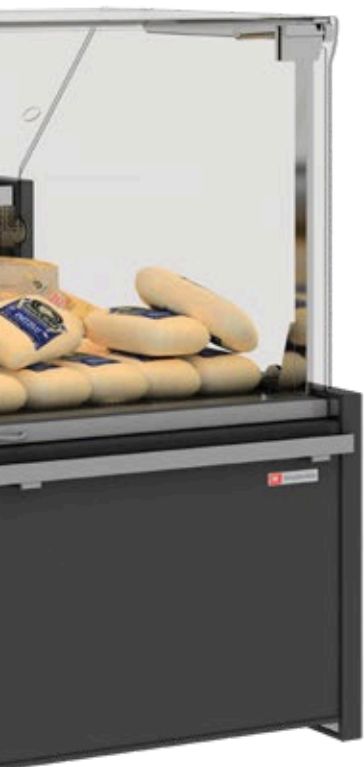

### Dimensions (mm):

Height : 1200 (Serve Over) / 850 (Self Service)

Length :

Run Cabinets : 1250 / 1875 / 2500 / 3125 / 3750

Corner Cabinets : EC45° / EC90° / IC45° / IC90°

Depth : 1027 / 1150

SYSTEM	OPERATING TEMP. °C	REFRIGERANT
REMOTE	-1 / +1 +2 / +4	HFC blend HFC/HFO blend CO <sub>2</sub> Glycol / Water