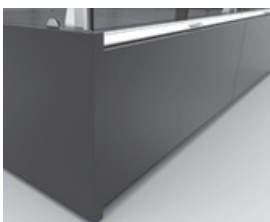

TECHNICAL DATA

NIVO SERVE-OVER COUNTERS FRONT GLASS TYPES

NIVO SELF-SERVICE COUNTERS FRONT GLASS TYPES

NIVO SQ FASCIA PANEL & FOOT TYPES