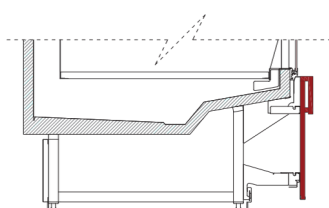

## NIVO SELF-SERVICE COUNTERS FRONT GLASS TYPES

AA SS: SQUARE GLASS, SELF-SERVICE

D SS: FLAT GLASS, SELF-SERVICE

## NIVO SQ FASCIA PANEL & FOOT TYPES

TP: FLAT FRONT FASCIA PANEL

B: FOOT ASSEMBLY (CLOSED BOTTOM)

YP: HALF LOWER FRONT FASCIA PANEL

BA: FOOT ASSEMBLY (OPEN BOTTOM)

D: SQUARE GLASS / LOWER HINGED

AA: FLAT GLASS / TOP HINGED