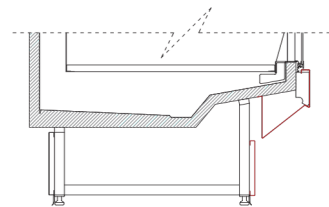

## NIVO SELF-SERVICE COUNTERS FRONT GLASS TYPES

AA SS: SQUARE GLASS, SELF-SERVICE

D SS: FLAT GLASS, SELF-SERVICE

## NIVO SQ FASCIA PANEL & FOOT TYPES

TP: FLAT FRONT FASCIA PANEL

B: FOOT ASSEMBLY (CLOSED BOTTOM)

YP: HALF LOWER FRONT FASCIA PANEL

BA: FOOT ASSEMBLY (OPEN BOTTOM)

D: SQUARE GLASS / LOWER HINGED

AA: FLAT GLASS / TOP HINGED