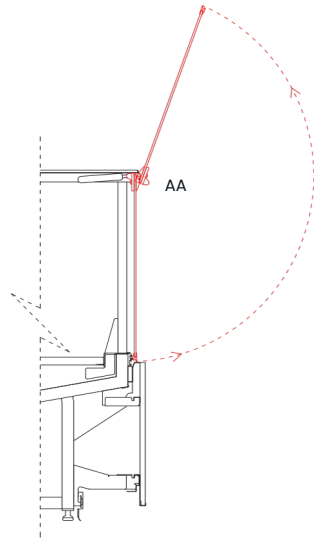

TECHNICAL DATA

NIVO SERVE-OVER COUNTERS FRONT GLASS TYPES

AA: SQUARE GLASS, TOP HINGED