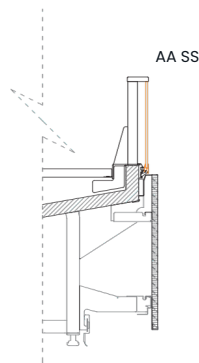

NIVO SELF-SERVICE COUNTERS FRONT GLASS TYPES

AA SS: SQUARE GLASS, SELF-SERVICE