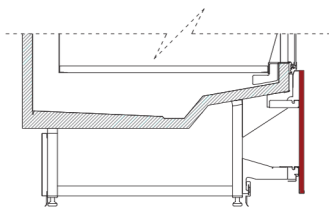

## NIVO SELF-SERVICE COUNTERS FRONT GLASS TYPES

AA SS: SQUARE GLASS, SELF-SERVICE

D SS: FLAT GLASS, SELF-SERVICE

## NIVO SQ FASCIA PANEL & FOOT TYPES

TP: FLAT FRONT FASCIA PANEL

B: FOOT ASSEMBLY (CLOSED BOTTOM)

YP: HALF LOWER FRONT FASCIA PANEL

BA: FOOT ASSEMBLY (OPEN BOTTOM)

D: SQUARE GLASS / LOWER HINGED

AA: FLAT GLASS / TOP HINGED