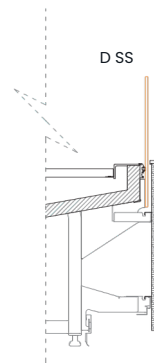

D SS: FLAT GLASS, SELF-SERVICE

NIVO SQ FASCIA PANEL & FOOT TYPES