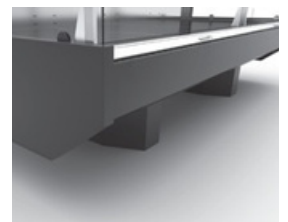

## NIVO SQ FASCIA PANEL & FOOT TYPES

TP: FLAT FRONT FASCIA PANEL

B: FOOT ASSEMBLY (CLOSED BOTTOM)

YP: HALF LOWER FRONT FASCIA PANEL

BA: FOOT ASSEMBLY (OPEN BOTTOM)

D: SQUARE GLASS / LOWER HINGED

AA: FLAT GLASS / TOP HINGED