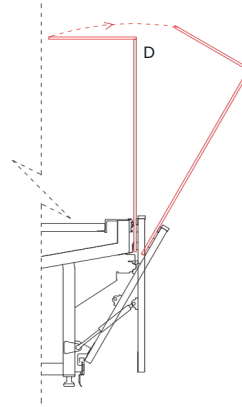

D: FLAT GLASS, LOWER HINGED