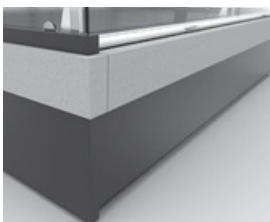

## NIVO SELF-SERVICE COUNTERS FRONT GLASS TYPES

AA SS: SQUARE GLASS, SELF-SERVICE

D SS: FLAT GLASS, SELF-SERVICE

## NIVO SQ FASCIA PANEL & FOOT TYPES

TP: FLAT FRONT FASCIA PANEL

B: FOOT ASSEMBLY (CLOSED BOTTOM)

YP: HALF LOWER FRONT FASCIA PANEL

BA: FOOT ASSEMBLY (OPEN BOTTOM)

D: SQUARE GLASS / LOWER HINGED

AA: FLAT GLASS / TOP HINGED