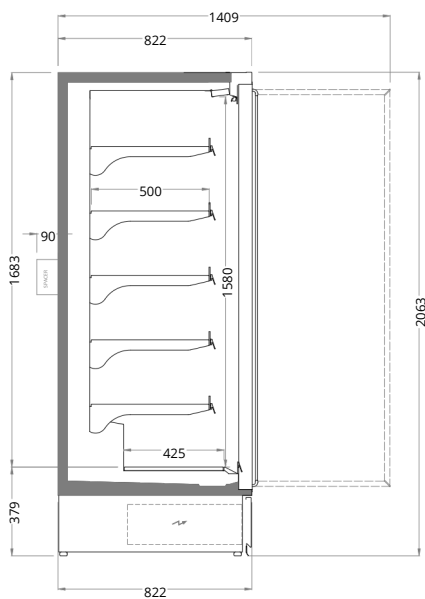

Dimensions (mm):

Height : 2063
 Length : 1250 / 1875 / 2500
 Depth : 822

SYSTEM	OPERATING TEMP. °C	REFRIGERANT
PLUG-IN	-2 / 0 -1 / +1 +2 / +4	HC HFC blend HFC / HFO blend

HC: R290 / R1270 • HFC: R407A / R407F / R134a / R404A • HFC / HFO: R448A / R449A / R452A / R450A

TECHNICAL DATA

SIRDIS	
Length mm	1250 1875 2500

SIRDIS SKY	
Length mm	1250 1875 2500

WHERE QUALITY MEETS RELIABILITY

FROST COOLING TRADING
SALES: +971 58 553 8232
OFFICE: +971 58 520 5232
EMAIL: SALES@FROSTCOOLING.AE