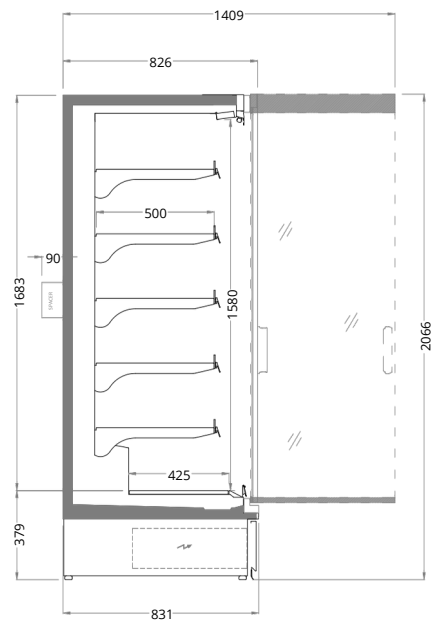

Dimensions (mm):

Height : 2063
 Length : 1250 / 1875 / 2500
 Depth : 822

SYSTEM	OPERATING TEMP. °C	REFRIGERANT
PLUG-IN	-2 / 0 -1 / +1 +2 / +4	HC HFC blend HFC / HFO blend

HC: R290 / R1270 • HFC: R407A / R407F / R134a / R404A • HFC / HFO: R448A / R449A / R452A / R450A

TECHNICAL DATA

SIRDIS	
Length mm	1250 1875 2500

SIRDIS SKY	
Length mm	1250 1875 2500

WHERE QUALITY MEETS RELIABILITY

FROST COOLING TRADING
SALES: +971 58 553 8232
OFFICE: +971 58 520 5232
EMAIL: SALES@FROSTCOOLING.AE