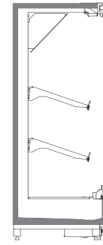

WIRE PRODUCT DIVIDER

SHELF LIGHTING

WIRE BASE TRAY
WIRE BASE PRODUCT DIVIDER

WIRE BASKET

HOOK BAR

CABINET UPSTAND

PLASTIC BUMPRAIL

STAINLESS STEEL BUMPRAIL

SINGLE GLASS DOORS

DOUBLE GLAZED HINGED DOORS

DOUBLE GLAZED SLIDING DOORS

SHELF OPTIONS

H: 2050 mm

H: 2200 mm

DELICATESSEN

H: 2050 mm

H: 2200 mm

PACKED MEAT

H: 2050 mm

H: 2200 mm

FRUIT & VEGETABLE

HEIGHT 2200

VECTO V3 2200 / 770

Length mm | 1250 | 1875 | 2500 | 2812,5 | 3125 | 3750 | 1660 (HC)

VECTO V3 2200 / 770
With Single Glass Doors

Length mm | 1250 | 1875 | 2500 | 2812,5 | 3125 | 3750 | 1660 (HC)

VECTO V3 2200 / 770
With Double Glass Doors

Length mm | 1250 | 1875 | 2500 | 2812,5 | 3125 | 3750 | 1660 (HC)