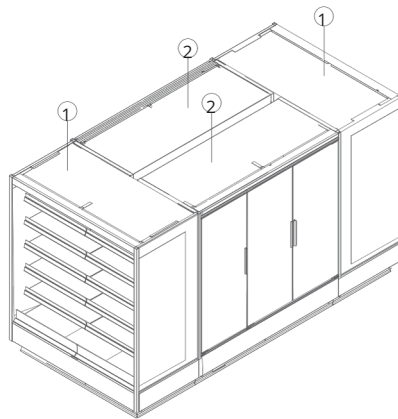

Length mm | 1250 | 1875 | 2500 | 3750

ISLAND CONFIGURATION

If Vecto V3 770 run cabinets are positioned back to back

If Vecto V3 850 and Pearl V3 1020 run cabinets are positioned back to back

① END CASE

② RUN CASE

If Vecto V3 950 run cabinets are positioned back to back

If Vecto V3 1090 run cabinets are positioned back to back

WHERE QUALITY MEETS RELIABILITY

FROST COOLING TRADING
SALES: +971 58 553 8232
OFFICE: +971 58 520 5232
EMAIL: SALES@FROSTCOOLING.AE