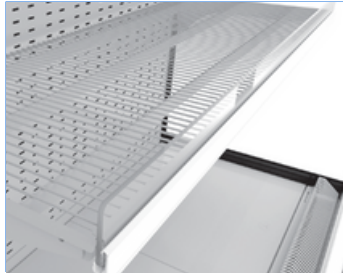

ACCESSORIES

WIRE SHELF