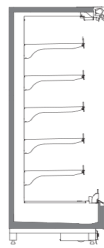

WIRE PRODUCT DIVIDER

SHELF LIGHTING

WIRE BASE TRAY
WIRE BASE PRODUCT DIVIDER

WIRE BASKET

HOOK BAR

CABINET UPSTAND

PLASTIC BUMPRAIL

STAINLESS STEEL BUMPRAIL

SINGLE GLASS DOORS

DOUBLE GLAZED HINGED DOORS

DOUBLE GLAZED SLIDING DOORS

SHELF OPTIONS

H: 2050 mm

H: 2200 mm

DELICATESSEN

H: 2050 mm

H: 2200 mm

PACKED MEAT

H: 2050 mm

H: 2200 mm

FRUIT & VEGETABLE

HEIGHT 2200

VECTO V3 2200 / 770

Length mm | 1250 | 1875 | 2500 | 2812,5 | 3125 | 3750 | 1660 (HC)

VECTO V3 2200 / 770
With Single Glass Doors

Length mm | 1250 | 1875 | 2500 | 2812,5 | 3125 | 3750 | 1660 (HC)

VECTO V3 2200 / 770
With Double Glass Doors

Length mm | 1250 | 1875 | 2500 | 2812,5 | 3125 | 3750 | 1660 (HC)