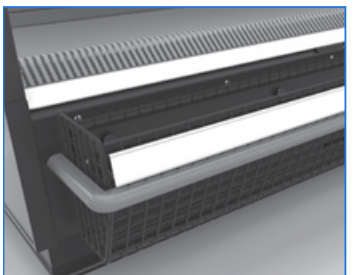

VECTO

VERTICAL MULTI-DECK

Benefits & Specifications:

- Stand out features for concept building
- Practical design for simple installation and maintenance
- Efficient in energy consumption with higher evaporation temperature
- Designed with safety in mind
- Ideal for wide variety of food presentations
- Designed for modular configurations
- Retrofit solutions for new energy efficiency requirements
- Low operating costs
- Available with double / single glazed hinged door and sliding glass door options

WIRE PRODUCT DIVIDER

SHELF LIGHTING

WIRE BASE TRAY
WIRE BASE PRODUCT DIVIDER

WIRE BASKET

HOOK BAR

CABINET UPSTAND

PLASTIC BUMPRAIL

STAINLESS STEEL BUMPRAIL

BASE FRONT CRISP BASKET

NIGHT BLIND

MIRROR (FV & MT)

ACRYLIC SYSTEM DIVIDE

PANAROMIC SIDE PANEL

INTERMEDIATE SIDE PANEL

MIRRORED SIDE PANEL

DOOR OPTIONS