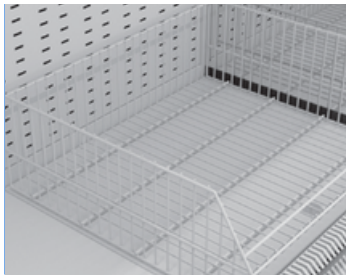

VECTO

VERTICAL MULTI-DECK

Benefits & Specifications:

- Stand out features for concept building
- Practical design for simple installation and maintenance
- Efficient in energy consumption with higher evaporation temperature
- Designed with safety in mind
- Ideal for wide variety of food presentations
- Designed for modular configurations
- Retrofit solutions for new energy efficiency requirements
- Low operating costs
- Available with double / single glazed hinged door and sliding glass door options

HFC: R407A / R407F / R134a / R404A • HFC/HFO: R448A / R449A / R452A / R450A
 CO₂: R744 • GLYCOL/WATER: R718

ACCESSORIES

SOLID SHELF

WIRE SHELF

RACK SHELF

WIRE SHELF RISER

PLEXI SHELF RISER

PLEXI PRODUCT DIVIDER

WIRE PRODUCT DIVIDER

SHELF LIGHTING

WIRE BASE TRAY
WIRE BASE PRODUCT DIVIDER

WIRE BASKET

HOOK BAR

CABINET UPSTAND

PLASTIC BUMPRAIL

STAINLESS STEEL BUMPRAIL