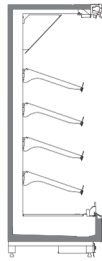

WIRE PRODUCT DIVIDER

SHELF LIGHTING

WIRE BASE TRAY
WIRE BASE PRODUCT DIVIDER

WIRE BASKET

HOOK BAR

CABINET UPSTAND

PLASTIC BUMPRAIL

STAINLESS STEEL BUMPRAIL

SINGLE GLASS DOORS

DOUBLE GLAZED HINGED DOORS

DOUBLE GLAZED SLIDING DOORS

SHELF OPTIONS

H: 2050 mm

H: 2200 mm

DELICATESSEN

H: 2050 mm

H: 2200 mm

PACKED MEAT

H: 2050 mm

H: 2200 mm

FRUIT & VEGETABLE

HEIGHT 2200

VECTO V3 2200 / 770

Length mm | 1250 | 1875 | 2500 | 2812,5 | 3125 | 3750 | 1660 (HC)

VECTO V3 2200 / 770
With Single Glass Doors

Length mm | 1250 | 1875 | 2500 | 2812,5 | 3125 | 3750 | 1660 (HC)

VECTO V3 2200 / 770
With Double Glass Doors

Length mm | 1250 | 1875 | 2500 | 2812,5 | 3125 | 3750 | 1660 (HC)