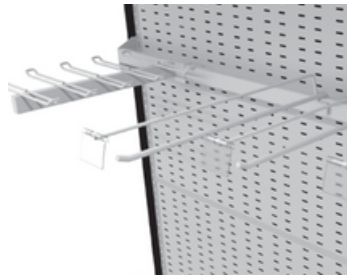

VECTO

VERTICAL MULTI-DECK

Benefits & Specifications:

- Stand out features for concept building
- Practical design for simple installation and maintenance
- Efficient in energy consumption with higher evaporation temperature
- Designed with safety in mind
- Ideal for wide variety of food presentations
- Designed for modular configurations
- Retrofit solutions for new energy efficiency requirements
- Low operating costs
- Available with double / single glazed hinged door and sliding glass door options

WIRE PRODUCT DIVIDER

SHELF LIGHTING

WIRE BASE TRAY
WIRE BASE PRODUCT DIVIDER

WIRE BASKET

HOOK BAR

CABINET UPSTAND

PLASTIC BUMPRAIL

STAINLESS STEEL BUMPRAIL

BASE FRONT CRISP BASKET

NIGHT BLIND

MIRROR (FV & MT)

ACRYLIC SYSTEM DIVIDE

PANAROMIC SIDE PANEL

INTERMEDIATE SIDE PANEL

MIRRORED SIDE PANEL

DOOR OPTIONS

SINGLE GLASS DOORS

DOUBLE GLAZED HINGED DOORS

DOUBLE GLAZED SLIDING DOORS

SHELF OPTIONS

H: 2050 mm

H: 2200 mm

DELICATESSEN

H: 2050 mm