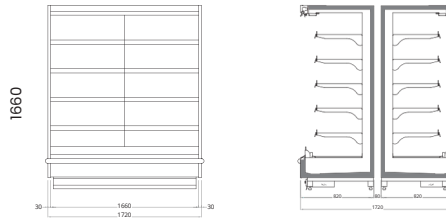

VECTO V3 2200 / 1090
With Single Glass Doors

Length mm | 1250 | 1875 | 2500 | 2812,5 | 3125 | 3750 | 2136 (HC)

VECTO V3 2200 / 1090
With Double Glass Doors

Length mm | 1250 | 1875 | 2500 | 2812,5 | 3125 | 3750 | 2136 (HC)

VECTO V3 2200 / 1090
With Double Glass Sliding Doors

Length mm | 1250 | 1875 | 2500 | 2812,5 | 3125 | 3750 | 2136 (HC)

TECHNICAL DATA

VECTO V3 2050 LIFT UP

Length mm | 1250 | 1875 | 2500 | 3750

VECTO V3 2200 LIFT UP

Length mm | 1250 | 1875 | 2500 | 3750

ISLAND CONFIGURATION

If Vecto V3 770 run cabinets are positioned back to back

If Vecto V3 850 and Pearl V3 1020 run cabinets are positioned back to back

① END CASE

② RUN CASE