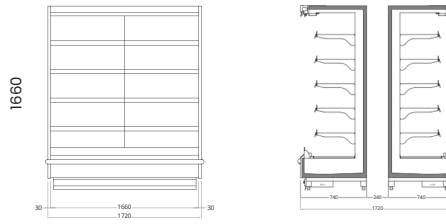

SINGLE GLASS DOORS

DOUBLE GLAZED HINGED DOORS

DOUBLE GLAZED SLIDING DOORS

SHELF OPTIONS

H: 2050 mm

H: 2200 mm

DELICATESSEN

H: 2050 mm

VECTO V3 2200 / 1090
With Single Glass Doors

Length mm | 1250 | 1875 | 2500 | 2812,5 | 3125 | 3750 | 2136 (HC)

VECTO V3 2200 / 1090
With Double Glass Doors

Length mm | 1250 | 1875 | 2500 | 2812,5 | 3125 | 3750 | 2136 (HC)

VECTO V3 2200 / 1090
With Double Glass Sliding Doors

Length mm | 1250 | 1875 | 2500 | 2812,5 | 3125 | 3750 | 2136 (HC)

TECHNICAL DATA

VECTO V3 2050 LIFT UP

Length mm | 1250 | 1875 | 2500 | 3750

VECTO V3 2200 LIFT UP

Length mm | 1250 | 1875 | 2500 | 3750

ISLAND CONFIGURATION

If Vecto V3 770 run cabinets are positioned back to back

If Vecto V3 850 and Pearl V3 1020 run cabinets are positioned back to back

① END CASE

② RUN CASE