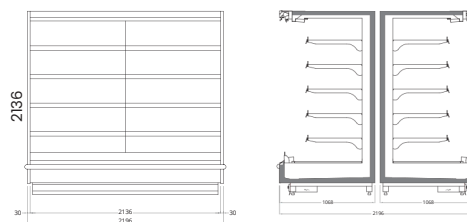

If Vecto V3 1090 run cabinets are positioned back to back