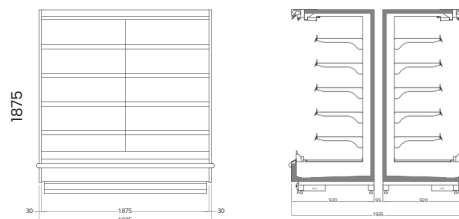

VECTO V3 2200 / 1090
With Double Glass Sliding Doors

Length mm | 1250 | 1875 | 2500 | 2812,5 | 3125 | 3750 | 2136 (HC)

TECHNICAL DATA

VECTO V3 2050 LIFT UP

Length mm | 1250 | 1875 | 2500 | 3750

VECTO V3 2200 LIFT UP

Length mm | 1250 | 1875 | 2500 | 3750

ISLAND CONFIGURATION

If Vecto V3 770 run cabinets are positioned back to back

If Vecto V3 850 and Pearl V3 1020 run cabinets are positioned back to back

① END CASE

② RUN CASE