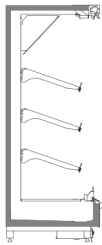

WIRE PRODUCT DIVIDER

SHELF LIGHTING

WIRE BASE TRAY
WIRE BASE PRODUCT DIVIDER

WIRE BASKET

HOOK BAR

CABINET UPSTAND

PLASTIC BUMPRAIL

STAINLESS STEEL BUMPRAIL

SINGLE GLASS DOORS

DOUBLE GLAZED HINGED DOORS

DOUBLE GLAZED SLIDING DOORS

SHELF OPTIONS

H: 2050 mm

H: 2200 mm

DELICATESSEN

H: 2050 mm

H: 2200 mm

PACKED MEAT

H: 2050 mm

H: 2200 mm

FRUIT & VEGETABLE

HEIGHT 2200

VECTO V3 2200 / 770

Length mm | 1250 | 1875 | 2500 | 2812,5 | 3125 | 3750 | 1660 (HC)

VECTO V3 2200 / 770
With Single Glass Doors

Length mm | 1250 | 1875 | 2500 | 2812,5 | 3125 | 3750 | 1660 (HC)

VECTO V3 2200 / 770
With Double Glass Doors

Length mm | 1250 | 1875 | 2500 | 2812,5 | 3125 | 3750 | 1660 (HC)