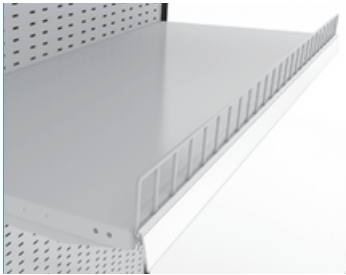

WIRE SHELF RISER