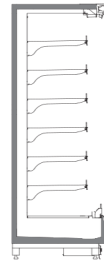

WIRE PRODUCT DIVIDER

SHELF LIGHTING

WIRE BASE TRAY
WIRE BASE PRODUCT DIVIDER

WIRE BASKET

HOOK BAR

CABINET UPSTAND

PLASTIC BUMPRAIL

STAINLESS STEEL BUMPRAIL

SINGLE GLASS DOORS

DOUBLE GLAZED HINGED DOORS

DOUBLE GLAZED SLIDING DOORS

SHELF OPTIONS

H: 2050 mm

H: 2200 mm

DELICATESSEN

H: 2050 mm

H: 2200 mm

PACKED MEAT

H: 2050 mm

H: 2200 mm

FRUIT & VEGETABLE

HEIGHT 2200

VECTO V3 2200 / 770

Length mm | 1250 | 1875 | 2500 | 2812,5 | 3125 | 3750 | 1660 (HC)

VECTO V3 2200 / 770
With Single Glass Doors

Length mm | 1250 | 1875 | 2500 | 2812,5 | 3125 | 3750 | 1660 (HC)

VECTO V3 2200 / 770
With Double Glass Doors

Length mm | 1250 | 1875 | 2500 | 2812,5 | 3125 | 3750 | 1660 (HC)