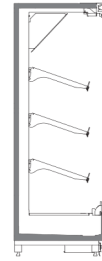

WIRE PRODUCT DIVIDER

SHELF LIGHTING

WIRE BASE TRAY
WIRE BASE PRODUCT DIVIDER

WIRE BASKET

HOOK BAR

CABINET UPSTAND

PLASTIC BUMPRAIL

STAINLESS STEEL BUMPRAIL

SINGLE GLASS DOORS

DOUBLE GLAZED HINGED DOORS

DOUBLE GLAZED SLIDING DOORS

SHELF OPTIONS

H: 2050 mm

H: 2200 mm

DELICATESSEN

H: 2050 mm

H: 2200 mm

PACKED MEAT

H: 2050 mm

H: 2200 mm

FRUIT & VEGETABLE

HEIGHT 2200

VECTO V3 2200 / 770

Length mm | 1250 | 1875 | 2500 | 2812,5 | 3125 | 3750 | 1660 (HC)

VECTO V3 2200 / 770
With Single Glass Doors

Length mm | 1250 | 1875 | 2500 | 2812,5 | 3125 | 3750 | 1660 (HC)

VECTO V3 2200 / 770
With Double Glass Doors

Length mm | 1250 | 1875 | 2500 | 2812,5 | 3125 | 3750 | 1660 (HC)