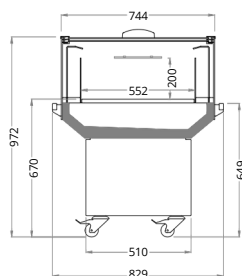

Isumi

Dimensions (mm):

Height : 972
Length : 1250
Depth : 1104

Isumui Narrow

Dimensions (mm):

Height : 972
Length : 900
Depth : 744

SYSTEM	OPERATING TEMP. °C	REFRIGERANT
PLUG-IN	-1 / +1 +2 / +4	HC HFC blend HFC / HFO blend

HC: R290 / R1270 • HFC: R407A / R407F / R134a / R404A • HFC / HFO: R448A / R449A / R452A / R450A

TECHNICAL DATA

IZUMI with Lids

Length mm | 1250

IZUMI

Length mm | 1250

IZUMI Narrow with Lids

Length mm | 900

IZUMI Narrow

Length mm | 900

WHERE QUALITY MEETS RELIABILITY

FROST COOLING TRADING
SALES: +971 58 553 8232
OFFICE: +971 58 520 5232
EMAIL: SALES@FROSTCOOLING.AE