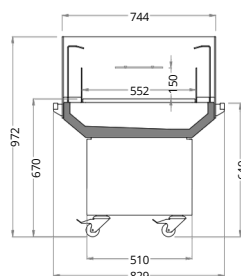

Isumi

Dimensions (mm):

Height : 972
Length : 1250
Depth : 1104

Isumui Narrow

Dimensions (mm):

Height : 972
Length : 900
Depth : 744

SYSTEM	OPERATING TEMP. °C	REFRIGERANT
PLUG-IN	-1 / +1 +2 / +4	HC HFC blend HFC / HFO blend

HC: R290 / R1270 • HFC: R407A / R407F / R134a / R404A • HFC / HFO: R448A / R449A / R452A / R450A

TECHNICAL DATA

IZUMI with Lids

Length mm | 1250

IZUMI

Length mm | 1250

IZUMI Narrow with Lids

Length mm | 900

IZUMI Narrow

Length mm | 900

WHERE QUALITY MEETS RELIABILITY

FROST COOLING TRADING
SALES: +971 58 553 8232
OFFICE: +971 58 520 5232
EMAIL: SALES@FROSTCOOLING.AE